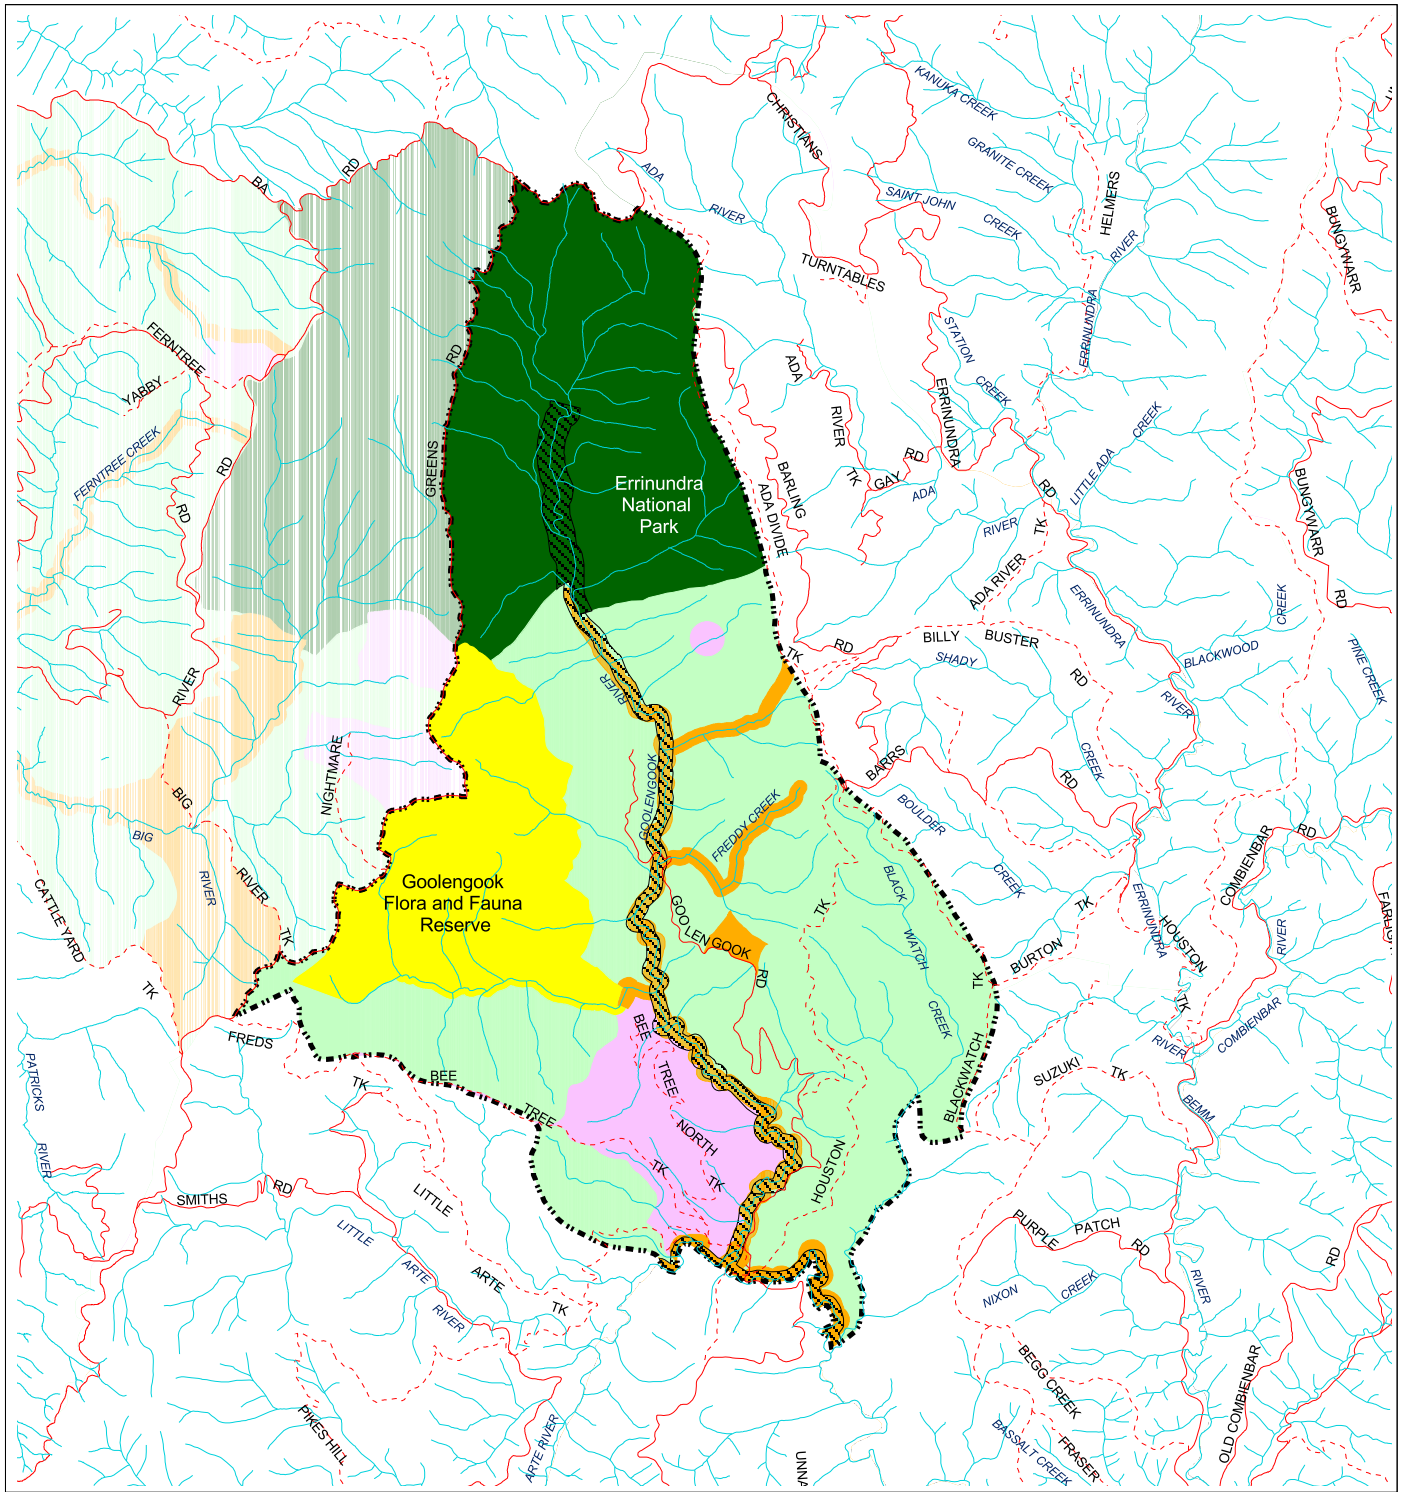

# VEAC Goolengook Investigation Study Area

Location Map: Goolengook Forest Management Block East Gippsland FMA

- |  |   |  |                                 |
|--|---|--|---------------------------------|
|  | Rivers and Streams  |  | State Forest - Management Zones |
|  | Roads   |  | Special Protection Zone         |
|  | Tracks  |  | Special Management Zone         |
|  | Study Area Boundary   |  | General Management Zone         |
|  | Errinundra National Park                                    |  |                                 |
|  | Goolengook Flora and Fauna Reserve                          |  |                                 |
|  | Bemm, Goolengook, Arte and Errinundra Rivers Heritage River |  |                                 |

\* Only public land within the study area is shown on this map